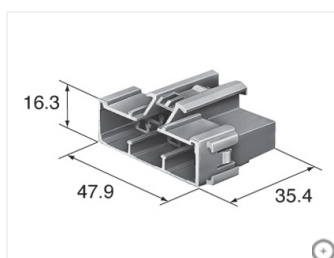

波纹管

Connectors for Automobiles

Connect with the Best
 [How to choose connectors](#)
 [Notes on usage](#)
 [User Guide](#)
 [Catalogue PDF](#)

results

 Housing 2.3mm
 6090-1107

Product information

(Unit : mm)

[Contact us for products](#)

6090-1107

This is old series

[HM series](#)

Housing Inline Block

2.3mm(090)

Sealed/Unsealed	unsealed
Male/Female	M
Way	20
Mating parts	6090-1081 (HM series)

Materials	66 Nylon
Color	Natural