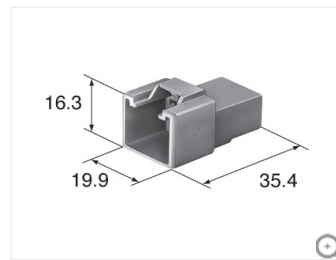

Connectors for Automobiles

Connect with the Best

[How to choose connectors](#)
[Notes on usage](#)
[User Guide](#)
[Catalogue PDF](#)

results

Housing 2.3mm
6090-1051

Product information

(Unit : mm)

[Contact us for products](#)

6090-1051

This is old series

HM series

Housing Inline

2.3mm(090)

Sealed/Unsealed	unsealed
Male/Female	M
Way	8
Mating parts	6090-1021(HM series)

Materials	66 Nylon
Color	Natural

Contact resistance	Initial after durability tests	3mΩ Max. 10mΩ Max.
Leak current	3mA Max.	
Insulation resistance	100MΩ Min.	

HM series related products

Terminal (2)

[2.3mm 8230-4272](#)

[2.3mm 8230-4282](#)