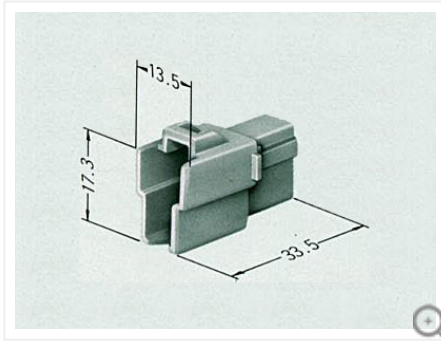

Product information

(Unit: mm)

[Contact us for products](#)

6070-2881

This is old series

250 type connector

Housing Inline

6.0mm(250)

Sealed/Unsealed	unsealed
Male/Female	M
Way	2
Mating parts	<u>6070-2891</u>(250 type connector)

Materials	66 Nylon
Color	Natural

Note	ETN TYPE

250 type connector related products

Terminal (5)

6.0mm 8230-4040

6.0mm 8230-4042

6.0mm 8230-4050

6.0mm 8230-4060

6.0mm 8230-4062