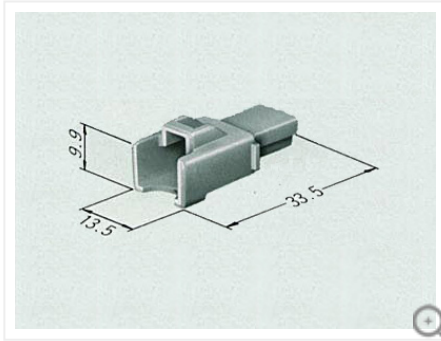

Product information

(Unit: mm)

[Contact us for products](#)

6070-1881

This is old series

250 type connector

Housing Inline

6.0mm(250)

Sealed/Unsealed	unsealed
Male/Female	M
Way	1
Mating parts	<u>6070-1891</u>(250 type connector)

Materials	66 Nylon
Color	Natural

Note	ETN TYPE

250 type connector related products

Terminal (5)

6.0mm 8230-4040

6.0mm 8230-4042

6.0mm 8230-4050

6.0mm 8230-4060

6.0mm 8230-4062