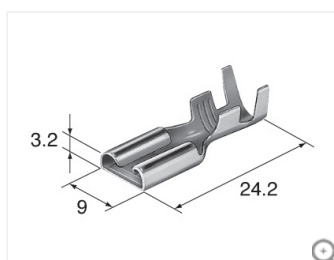

results

 Terminal 7.8mm
8242-4050

Product information

(Unit : mm)

[Contact us for products](#)

8242-4050

[MT series](#) [HD series](#)

Terminal For AV Wire

7.8mm(305)

Sealed/Unsealed	unsealed
Male/Female	F
Tab Size	7.8mm(305)
Mating parts	8232-4220 (MT series/HD series)

Applicable wire size	0.85-2.0mm ²
Cable overall diameter (mm)	2.4-3.1
Materials	Brass
Surface treatment	Anti-Corrision treatment
Thickness (mm)	0.4

[6.0/7.8mm 6950-0366](#)

[7.8mm 6098-0210](#)