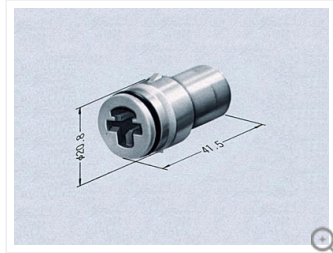

Connectors for Automobiles

Connect with the Best
[How to choose connectors](#)
[Notes on usage](#)
[User Guide](#)
[Catalogue PDF](#)

results

Housing 9.5mm
6187-1021

Product information

(Unit : mm)

[Contact us for products](#)

6187-1021

This is old series

250,305,375 type sealed

Housing Inline

9.5mm(375)

Sealed/Unsealed	sealed
Male/Female	F
Way	1
Mating parts	<u>6180-1011</u> (250,305,375 type sealed)

Materials	66 Nylon
Color	Natural

250,305,375 type sealed related products

Wire seals (1)

9.5mm 7160-5591

▲ Page Top