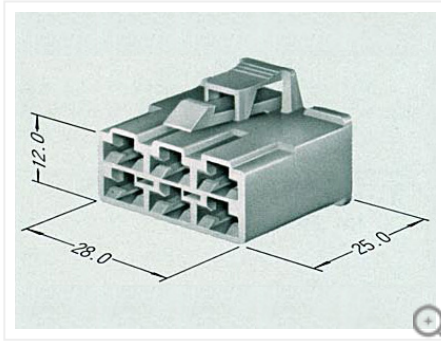

Product information

(Unit: mm)

[Contact us for products](#)

6070-6891

This is old series

250 type connector

Housing Inline

6.0mm(250)

Sealed/Unsealed	unsealed
Male/Female	F
Way	6
Mating parts	<u>6070-6881</u> (250 type connector) <u>6070-6371</u> (250 type connector)

Materials	66 Nylon
Color	Natural

Note	ETN TYPE
------	----------

250 type connector related products

Terminal (5)

6.0mm 1500-0058

6.0mm 8240-4140

6.0mm 8240-4182

6.0mm 8240-4202

6.0mm 8240-4220