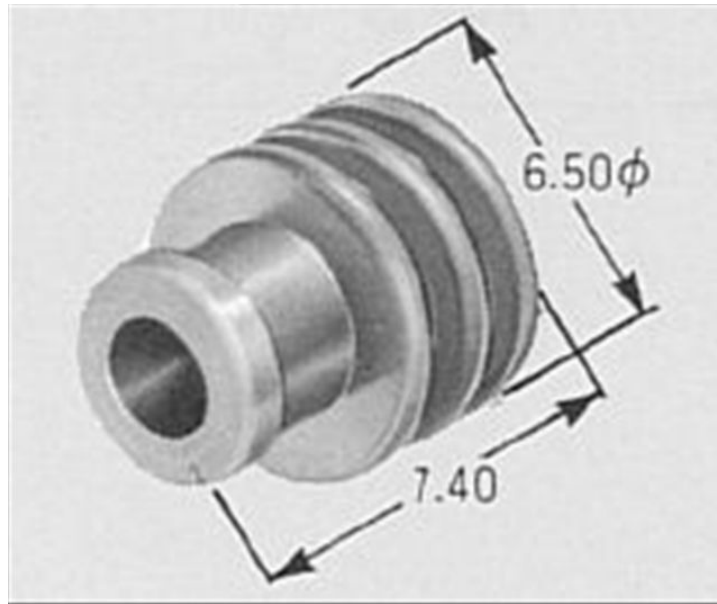

# 58 Connectors W Type Wire Seal

(Unit:mm)