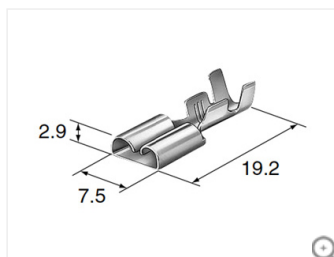

Connectors for Automobiles

Connect with the Best

How to choose connectors Notes on usage User Guide Catalogue PDF

results

Terminal 6.0mm
1500-0058

Product information

(Unit : mm)

Contact us for products

1500-0058

DS series 250 type connector 250,305,375 type sealed HM series

Terminal For AV Wire

6.0mm(250)

Sealed/Unsealed	unsealed
Male/Female	F
Tab Size	6.0mm(250)
Mating parts	<u>8230-4062</u> (HM series/250 type connector/DS series/250,305,375 type sealed)

Applicable wire size	2.0-3.0mm ² AVS
Materials	Brass
Surface treatment	Tin-plated
Thickness (mm)	0.32

Note Cable overall diameter(mm): AVS 2.9~3.6

250,305,375 type sealed 6.0mm(250) related products

Housing (2)