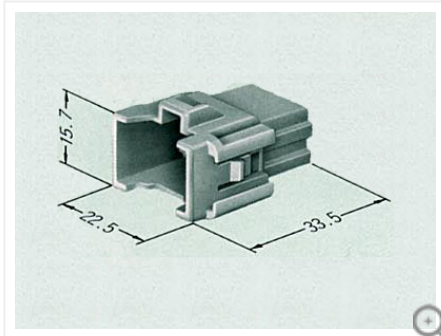

Product information

(Unit: mm)

[Contact us for products](#)

6070-4921

This is old series

250 type connector

Housing Inline

6.0mm(250)

Sealed/Unsealed	unsealed
Male/Female	M
Way	4
Mating parts	<u>6070-4891</u> (250 type connector)

Materials	66 Nylon
Color	Natural

Note	Blocktype. ETN TYPE
------	------------------------

250 type connector related products