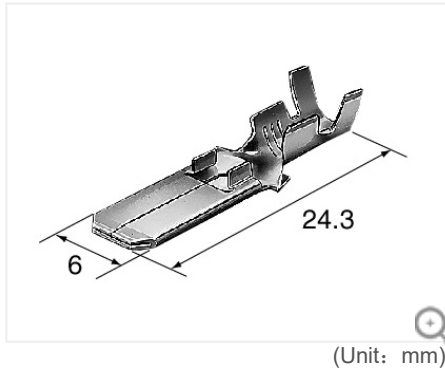

Product information

[Contact us for products](#)

8230-4040

[MT series](#) [250 type connector](#) [250,305,375 type sealed](#) [DS series](#) [HD series](#) [HM series](#)

Terminal For AV Wire

6.0mm(250)

Sealed/Unsealed	unsealed
Male/Female	M
Tab Size	6.0mm(250)
Mating parts	8240-4140 (MT series/250 type connector/250,305,375 type sealed /DS series/HD series/HM series)

Applicable wire size	0.5-2.0mm ²
Cable overall diameter (mm)	1.6-3.1
Materials	Brass
Surface treatment	Anti-Corrosion treatment
Thickness (mm)	0.4

Note Please inquire details. (Vary depending on wire sizes)