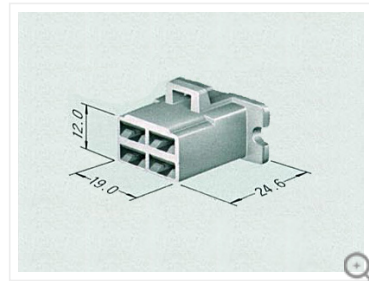

Product information

(Unit: mm)

[Contact us for products](#)

6110-4543

This is old series

250 type connector

Housing Inline

6.0mm(250)

Sealed/Unsealed	unsealed
Male/Female	F
Way	4
Mating parts	<u>6120-2043</u> (250 type connector)

Materials	PP
Color	Natural

Note	LOCK TYPE
------	-----------

250 type connector related products

Terminal (4)

6.0mm 1500-00096.0mm 1500-00276.0mm 8240-40126.0mm 8240-4020