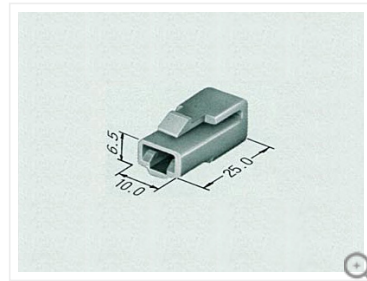

Product information

(Unit: mm)

[Contact us for products](#)

6070-1611

This is old series

250 type connector

Housing Inline

6.0mm(250)

Sealed/Unsealed	unsealed
Male/Female	F
Way	1
Mating parts	<u>6070-1621</u> (250 type connector)

Materials	66 Nylon
Color	Natural

Note	Armlock type (Housing lance)
------	------------------------------

250 type connector related products

Terminal (5)

6.0mm 1500-00586.0mm 8240-41406.0mm 8240-41826.0mm 8240-42026.0mm 8240-4220