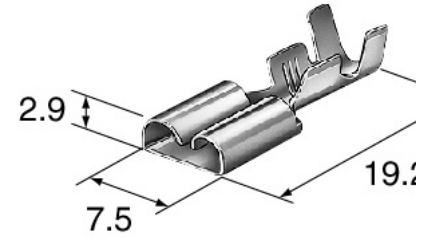

Connectors for Automobiles

Connect with the Best

[How to choose connectors](#) | [Notes on usage](#) | [User Guide](#) | [Catalogue PDF](#)

results

Terminal 6.0mm
8240-4202

Product information

(Unit : mm)

[Contact us for products](#)

8240-4202

HM series 250 type conr

Terminal For AV Wire

6.0mm(250)

Sealed/Unsealed

Male/Female

Tab Size

Applicable wire size

Cable overall diameter (mm) 4.9

Materials Brass

Surface treatment Tin-plated

Thickness (mm) 0.32

HM series 6.0mm(250) related products

Housing (7)

[2.3/6.0mm 6090-1251](#)

[2.3/6.0mm 6090-1224](#)

[2.3/6.0mm 6090-1230](#)

[2.3/6.0mm 6090-1219](#)

[Show all results](#)

DS series 6.0mm(250) related products

Housing (1)

[2.3/6.0mm 6090-5026](#)

250 type connector 6.0mm(250) related products

Housing (20)