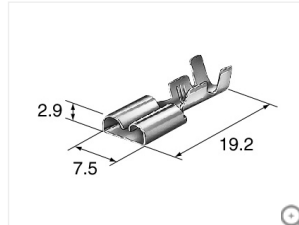

Connectors for Automobiles

Connect with the Best

[How to choose connectors](#) | [Notes on usage](#) | [User Guide](#) | [Catalogue PDF](#)

results

Terminal 6.0mm
8240-4202

Product information

(Unit : mm)

[Contact us for products](#)

8240-4202

HM series 250 type conr

Terminal For AV Wire

6.0mm(250)

Sealed/Unsealed

Male/Female

Tab Size

Applicable wire size

Cable overall diameter (mm) 4.9

Materials Brass

Surface treatment Tin-plated

Thickness (mm) 0.32

HM series 6.0mm(250) related products

Housing (7)

[2.3/6.0mm 6090-1251](#)

[2.3/6.0mm 6090-1224](#)

[6.0mm 6070-1611](#)

[6.0mm 6070-1891](#)

[6.0mm 6230-5011](#)

[6.0mm 6070-2611](#)

[Show all results](#)