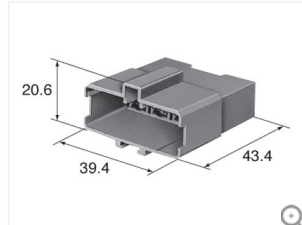

Connectors for Automobiles

Connect with the Best

How to choose connectors Notes on usage User Guide Catalogue PDF

results

Housing 6.0/7.8mm
6950-1030

Product information

(Unit : mm)

3D drawings

Contact us for products

6950-1030

This is old series

HD series

Housing Inline - Hybrid

6.0/7.8mm(250/305)

20.6

Sealed/Unsealed	un:
Male/Female	M
Way	7
Mating parts	69:

Materials	PB
Color	Brown

Contact resistance	Initial	3mΩ Max.
	after durability tests	6mΩ Max.
Leak current	1mA Max.	
Insulation resistance	100MΩ Min.	

HD series related products

Terminal (5)

6.0mm 8230-4040