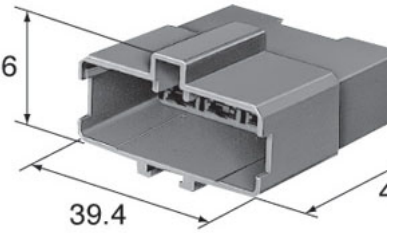

Connectors for Automobiles

Connect with the Best

How to choose connectors Notes on usage User Guide Catalogue PDF

results

Housing 6.0/7.8mm
6950-1030

Product information

(Unit : mm)

3D drawings

Contact us for products

6950-1030

This is old series

HD series

Housing Inline - Hybrid

6.0/7.8mm(250/305)

20.6

Sealed/Unsealed	un:
Male/Female	M
Way	7
Mating parts	69:

Materials	PB
Color	Brown

Contact resistance	Initial	3mΩ Max.
	after durability tests	6mΩ Max.
Leak current	1mA Max.	
Insulation resistance	100MΩ Min.	

HD series related products

Terminal (5)

6.0mm 8230-4040