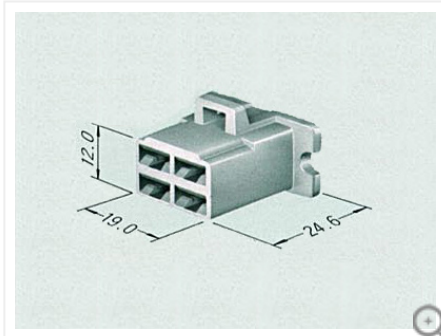

Product information

(Unit: mm)

[Contact us for products](#)

6110-4643

This is old series

250 type connector

Housing Inline

6.0mm(250)

Sealed/Unsealed	unsealed
Male/Female	F
Way	4
Mating parts	<u>6120-2043</u> (250 type connector)

Materials	PP
Color	Natural

Note	No flange type LOCK TYPE
------	-----------------------------

250 type connector related products