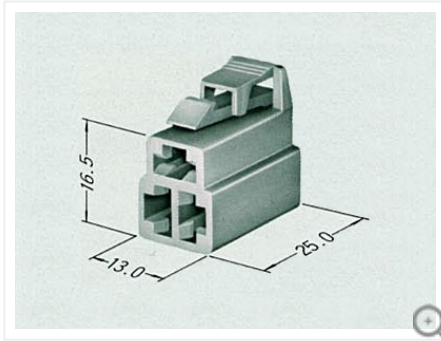

Product information

(Unit: mm)

[Contact us for products](#)

6070-3891

This is old series

250 type connector

Housing Inline

6.0mm(250)

Sealed/Unsealed	unsealed
Male/Female	F
Way	3
Mating parts	<u>6070-3881</u> (250 type connector) <u>6070-3371</u> (250 type connector)

Materials	66 Nylon
Color	Natural

Note	ETN TYPE
------	----------

250 type connector related products

Terminal (5)

6.0mm 1500-0058

6.0mm 8240-4140

6.0mm 8240-4182

6.0mm 8240-4202

6.0mm 8240-4220