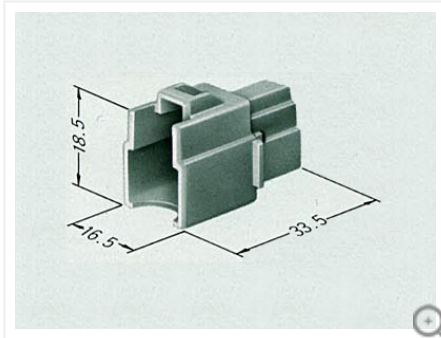

Product information

(Unit: mm)

[Contact us for products](#)

6070-3881

This is old series

250 type connector

Housing Inline

6.0mm(250)

Sealed/Unsealed	unsealed
Male/Female	M
Way	3
Mating parts	<u>6070-3891</u> (250 type connector)

Materials	66 Nylon
Color	Natural

Note	ETN TYPE
------	----------

250 type connector related products

Terminal (5)