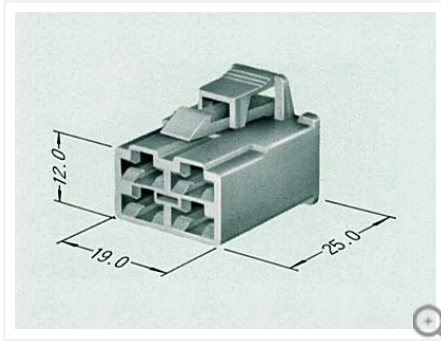

Product information

(Unit: mm)

[Contact us for products](#)

6070-4891

This is old series

250 type connector

Housing Inline

6.0mm(250)

Sealed/Unsealed	unsealed
Male/Female	F
Way	4
Mating parts	<u>6070-4921</u> (250 type connector) <u>6070-4371</u> (250 type connector)

Materials	66 Nylon
Color	Natural

Note	ETN TYPE
------	----------

250 type connector related products