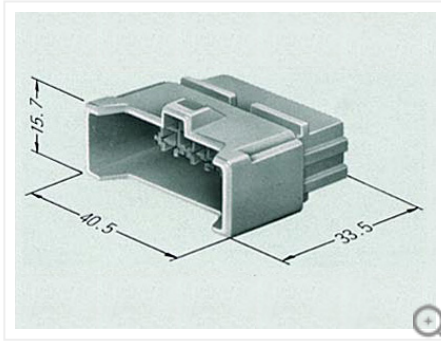

Product information

(Unit: mm)

[Contact us for products](#)

6070-8881

This is old series

250 type connector

Housing Inline

6.0mm(250)

Sealed/Unsealed	unsealed
Male/Female	M
Way	8
Mating parts	<u>6070-8891</u> (250 type connector)

Materials	66 Nylon
Color	Natural

Note	ETN TYPE
------	----------

250 type connector related products

Terminal (5)