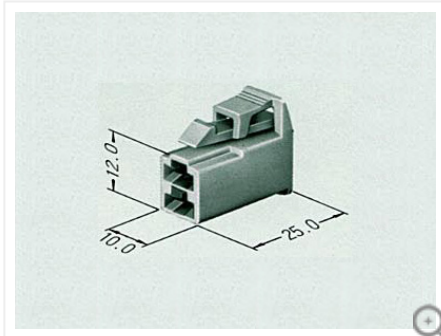

Product information

(Unit: mm)

[Contact us for products](#)

6070-2911

This is old series

250 type connector

Housing Inline

6.0mm(250)

Sealed/Unsealed	unsealed
Male/Female	F
Way	2
Mating parts	6070-2921 (250 type connector) 6070-2371 (250 type connector) 6070-2081 (250 type connector)

Materials	66 Nylon
Color	Natural

Note	ETN TYPE
------	----------

250 type connector related products

Terminal (5)

[6.0mm 1500-0058](#)

[6.0mm 8240-4140](#)

[6.0mm 8240-4182](#)

[6.0mm 8240-4202](#)

[6.0mm 8240-4220](#)