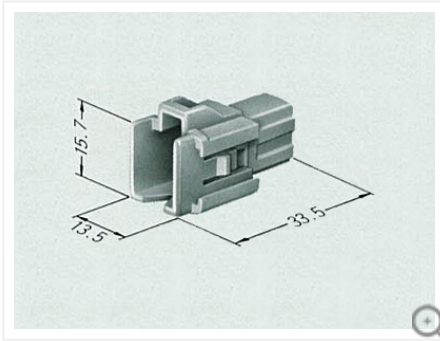

Product information

(Unit: mm)

[Contact us for products](#)

6070-2921

This is old series

250 type connector

Housing Inline

6.0mm(250)

| | |
|-----------------|---------------------------------------|
| Sealed/Unsealed | unsealed |
| Male/Female | M |
| Way | 2 |
| Mating parts | <u>6070-2911</u> (250 type connector) |

| | |
|-----------|----------|
| Materials | 66 Nylon |
| Color | Natural |

| | |
|------|------------------------|
| Note | Block type ETN TYPE |
|------|------------------------|

250 type connector related products

Terminal (5)

6.0mm 8230-4040

6.0mm 8230-4042

6.0mm 8230-4050

6.0mm 8230-4060

6.0mm 8230-4062