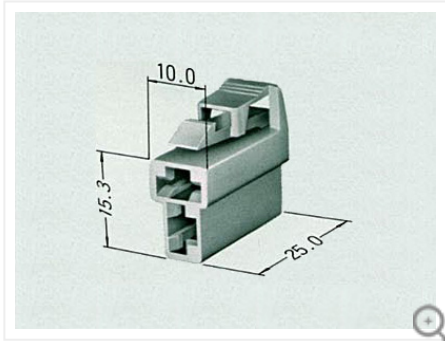

Product information

(Unit: mm)

[Contact us for products](#)

6070-2891

This is old series

250 type connector

Housing Inline

6.0mm(250)

Sealed/Unsealed	unsealed
Male/Female	F
Way	2
Mating parts	<u>6070-2881</u> (250 type connector)

Materials	66 Nylon
Color	Natural

Note	ETN TYPE
------	----------

250 type connector related products

Terminal (5)

6.0mm 1500-0058

6.0mm 8240-4140

6.0mm 8240-4182

6.0mm 8240-4202

6.0mm 8240-4220