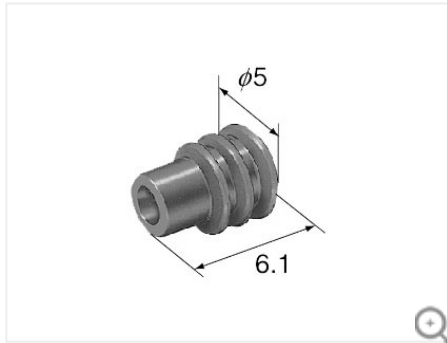

Product information

(Unit: mm)

[Contact us for products](#)

7165-0119

[DL sealed series](#) [HW sealed series](#)

Wire seals
2.3mm(090)

Tab Size	2.3mm(090)
Size	M
Male/Female	Common

Cable overall diameter (mm)	2.0-2.9
Materials	NBR
Color	Brown

Note	This part is applicable to use for both new type and old type.
------	--

DL sealed series 2.3mm(090) related products

Housing (32)

[2.3mm 6195-0066](#)

[2.3mm 6195-0240](#)

[2.3mm 6195-0003](#)

[2.3mm 6195-0006](#)