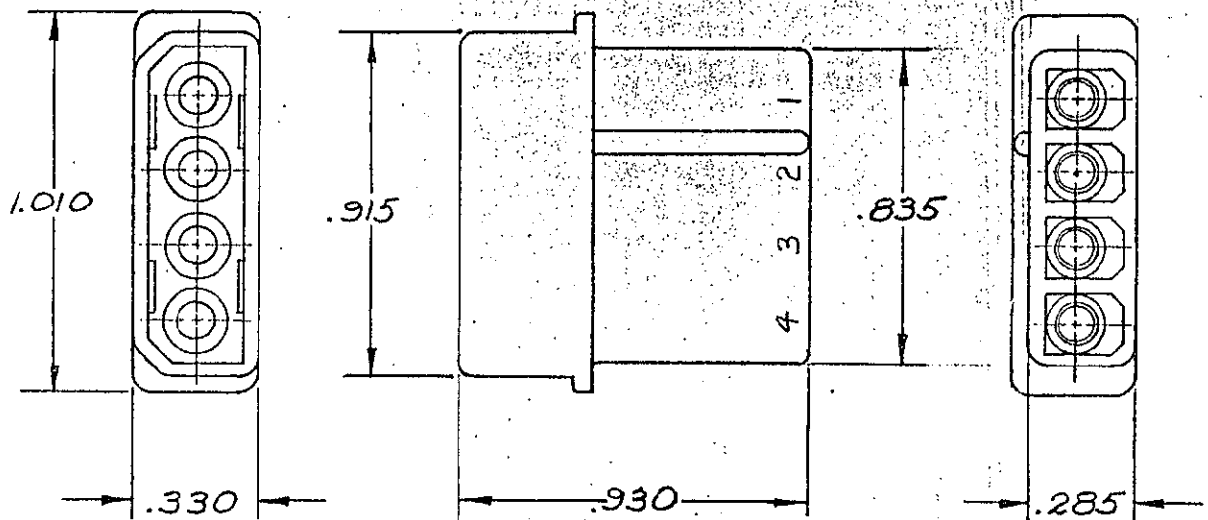

NUMBER  
480426

1. THIS CAP TO BE USED WITH PLUGS 480424 & 480425.
2. TO BE USED WITH MATE-N-LOK PINS.

HOUSING	COLOR	REMARKS
1-480426-0	NATURAL	
1-480426-9	BLACK	
3-480426-0	NATURAL	HI-TEMP

DIMENSIONS IN INCHES. DO NOT SCALE PRINT.

CUSTOMER COPY  
REFERENCE ONLY

MATERIAL AND FINISH  
**NYLON**

**TE** TE Connectivity

CLASS .086 PIN HOUSING

H1 REVISED PER ECO-11-005294 RK HMR 19APR 11

WIRE — RANGE — INSULATION  
# #

TYPE #

LTR REVISION RECORD DR CHK DATE

TOLERANCE EXCEPT AS NOTED ± .015 ± 1° 0'

SCALE 2:1 LOC CM A NO 480426 REV H1

DR *Thomble 12/1/66* DE *J.R. KUNKLE 12-31-66*

NAME 4-CIRCUIT MATE-N-LOK CAP

PRINTED BY  
53