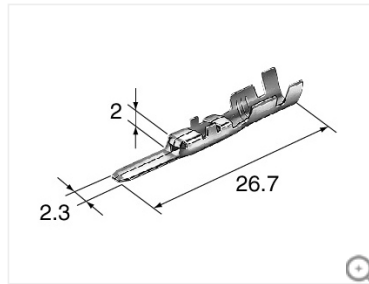

Connectors for Automobiles

Connect with the Best

How to choose connectors Notes on usage User Guide Catalogue PDF

results

Terminal 2.3mm
8230-4282

Product information

(Unit : mm)

Contact us for products

8230-4282

MT series DS series HD series HM series

Terminal For AV Wire

2.3mm(090)

Sealed/Unsealed	unsealed
Male/Female	M
Tab Size	2.3mm(090)
Mating parts	8240-4422(MT series/DS series/HD series/HM series)

Applicable wire size	0.5-1.25mm ²
Cable overall diameter (mm)	1.6-2.9
Materials	Brass
Surface treatment	Tin-plated
Thickness (mm)	0.3
Contact resistance	Initial 3mΩ Max. after durability tests 10mΩ Max.
Leak current	3mA Max.
Insulation resistance	100MΩ Min.