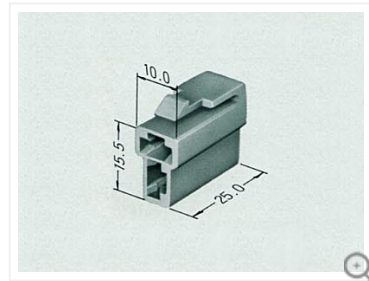

Product information

(Unit: mm)

[Contact us for products](#)

6070-2611

This is old series

250 type connector

Housing Inline

6.0mm(250)

Sealed/Unsealed	unsealed
Male/Female	F
Way	2
Mating parts	<u>6070-2621</u> (250 type connector)

Materials	66 Nylon
Color	Natural

Note	Armlock type (Housing lance)
------	------------------------------

250 type connector related products

Terminal (5)

6.0mm 1500-00586.0mm 8240-41406.0mm 8240-41826.0mm 8240-42026.0mm 8240-4220