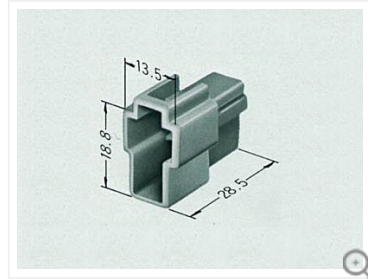

[How to choose connectors](#) [Notes on usage](#) [User Guide](#) [Catalogue PDF](#)

Product information

(Unit: mm)

[Contact us for products](#)

6070-2621

This is old series
250 type connector

Housing Inline

6.0mm(250)

Sealed/Unsealed	unsealed
Male/Female	M
Way	2
Mating parts	6070-2611 (250 type connector)

Materials	66 Nylon
Color	Natural

Note	Armlock type (Housing lance)
------	------------------------------