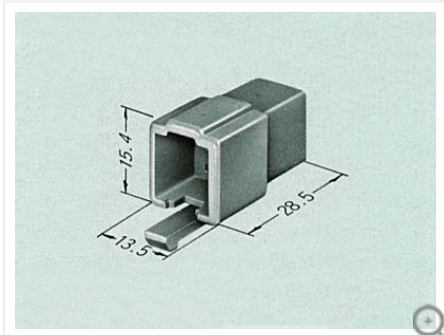

Product information

(Unit: mm)

[Contact us for products](#)

6120-3523

This is old series

250 type connector

Housing Inline

6.0mm(250)

Sealed/Unsealed	unsealed
Male/Female	M
Way	2
Mating parts	<u>6110-4623</u> (250 type connector)

Materials	PP
Color	Natural

Note	LOCK TYPE
------	-----------

250 type connector related products

Terminal (4)

6.0mm 1500-0048

6.0mm 1500-0049

6.0mm 8230-4012

6.0mm 8230-4030